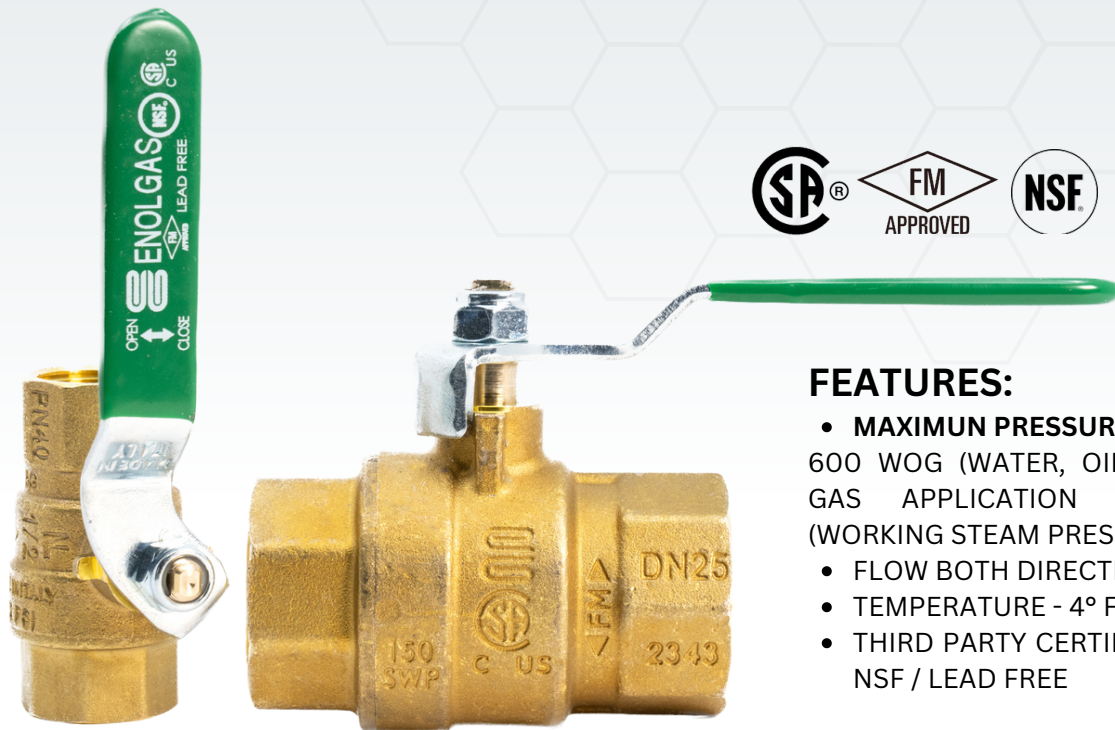

12411 SERIES

ENOLGAS NO LEAD BRASS BALL VALVES FULL PORT NPT CONNECTION

AVAILABLE FROM 1/2" TO 4" ENOLGAS BALL VALVES

FEATURES:

- **MAXIMUM PRESSURE:**
600 WOG (WATER, OIL, GAS) 70 PSI
GAS APPLICATION / 150 WSP
(WORKING STEAM PRESSURE)
- FLOW BOTH DIRECTIONS
- TEMPERATURE - 4° F - 248° F
- THIRD PARTY CERTIFIED FM / CSA /
NSF / LEAD FREE

Revolutionize your plumbing with this versatile valve that can handle hot and cold water as well as gas applications. It is the ideal solution for all your plumbing needs.

**DON'T COMPROMISE ON
QUALITY AND EFFICIENCY
CHOOSE ENOLGAS VALVES.**